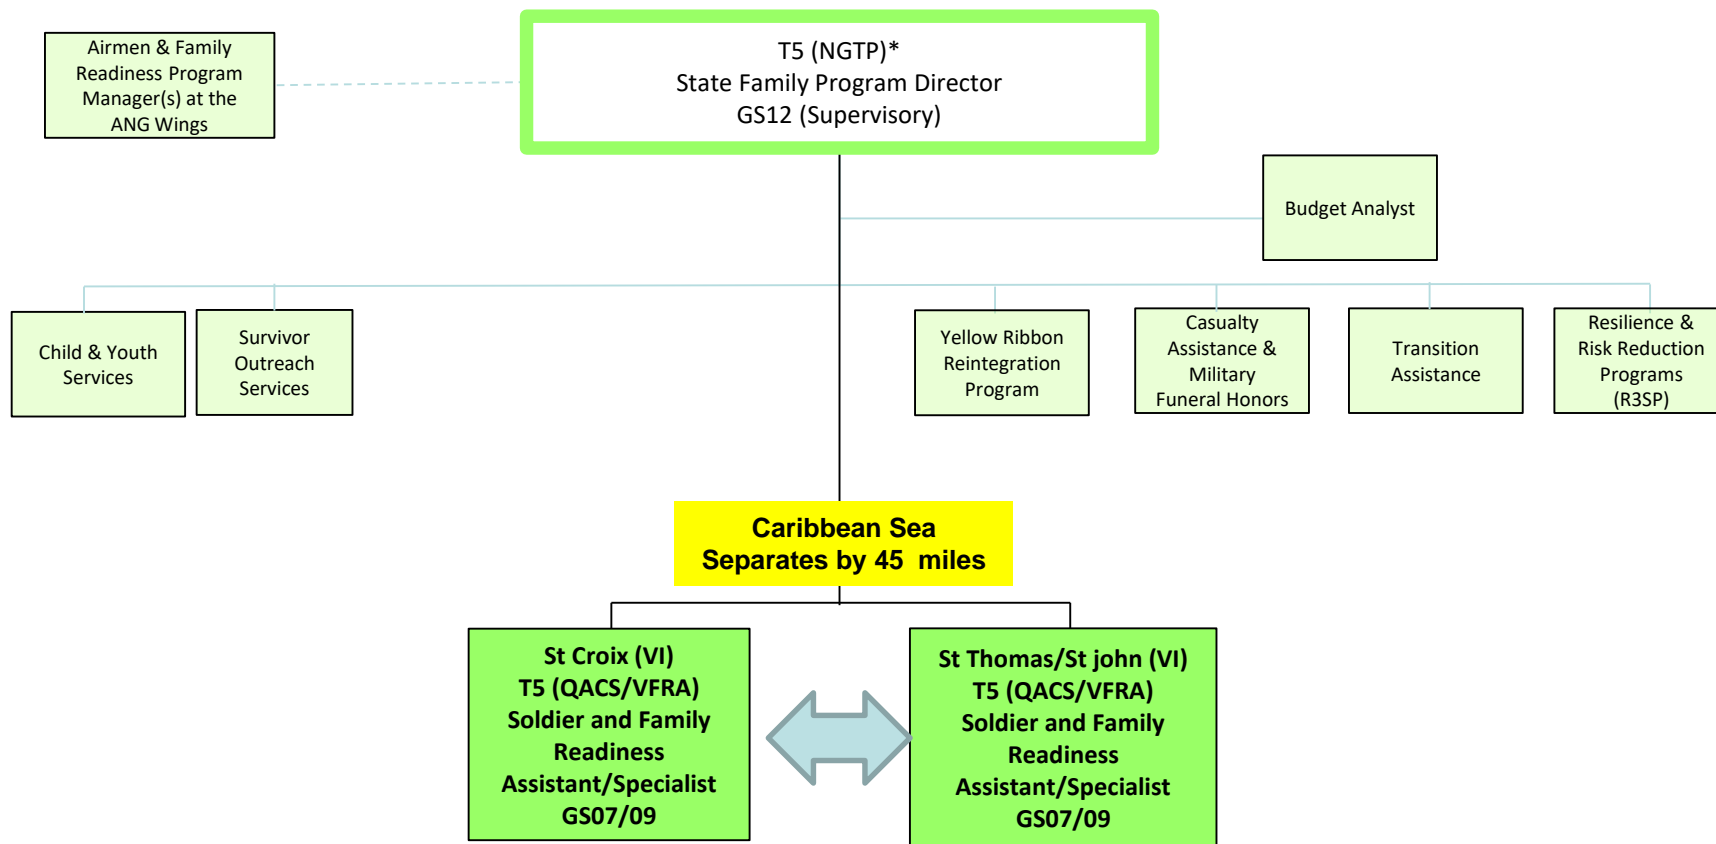

# Very Small Noncontiguous Territory / Program

- States with 4-11 Family Program Specialists-level positions would receive 1 FP Specialist at GS11 level - Average geographical dispersion is TBD. (some reasonable distance between the Supervisor and the GS07/09 footprint).
- States with less than 4 Family Program Specialists-level positions would not receive FP Specialist at the GS11 level (Very Small State/Program)